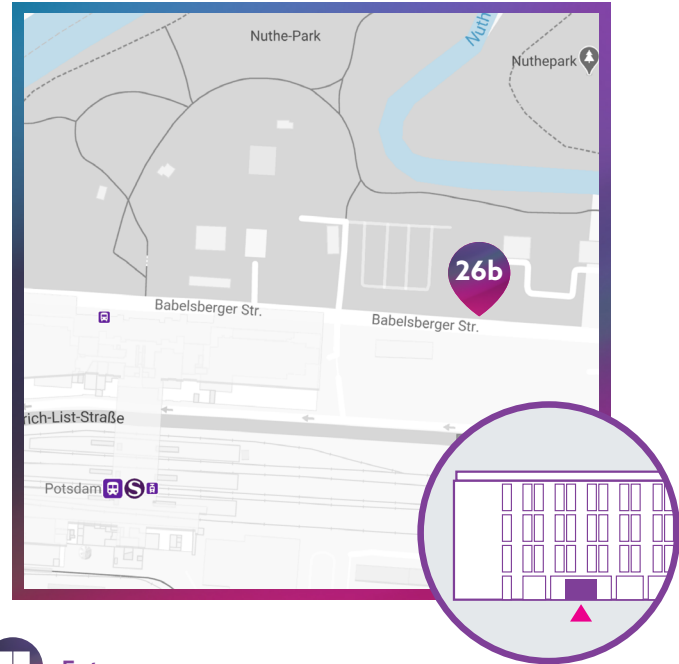

BERLIN

POTSDAM

good healthcare group

Europaplatz 2 | 10557 Berlin | Germany

good healthcare group

Babelsberger Str. 26b | 14473 Potsdam | Germany

Entrance

The entrance is located on the northeast side outside the building, to the left of the main entrance of the Central Station. Please check in at the reception desk so that you get access to the 4th floor.

Entrance

Please ring the bell at the black iron gate, which you will find in front of the main entrance no. 26b. Staircase no. 4 is reached via the inner courtyard. You will find us on the 3rd floor.

Berlin Hauptbahnhof (Berlin Central Station) car park

(underground parking with a maximum height of 2 metres)
Access: underground B96 tunnel; above-ground Clara-Jaschke-Straße
Opening times: 24 hours a day, 7 days a week

Car park

Access via Babelsberger Straße 26, 14473 Potsdam. Staircase no. 4 takes you to our main entrance on the 3rd floor.
Opening times: 24 hours a day, 7 days a week