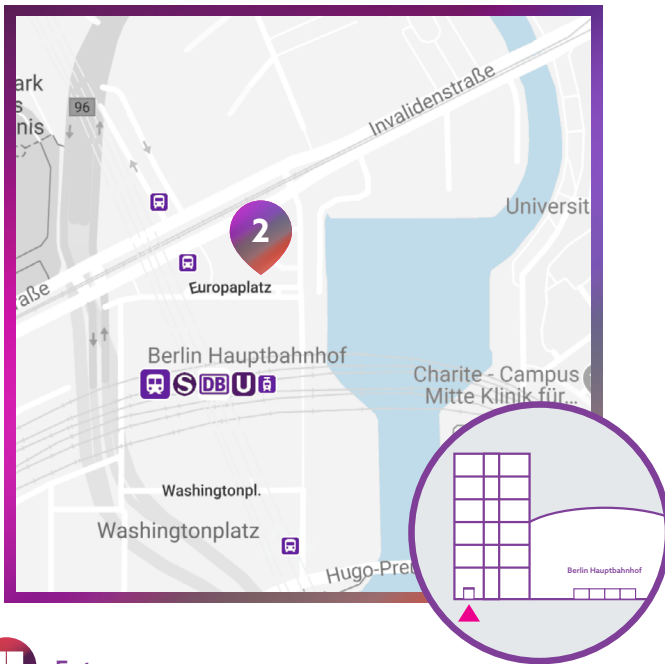

BERLIN

POTSDAM

good healthcare group

Europaplatz 2 | 10557 Berlin | Germany

good healthcare group

Babelsberger Str. 26b | 14473 Potsdam | Germany

Entrance

The entrance is located on the northeast side outside the building, to the left of the main entrance of the Central Station. Please check in at the reception desk so that you get access to the 4th floor.

Entrance

Please ring the bell at the black iron gate, which you will find in front of the main entrance no. 26b. Staircase no. 4 is reached via the inner courtyard. You will find us on the 3rd floor.

Berlin Hauptbahnhof (Berlin Central Station) car park

(underground parking with a maximum height of 2 metres)
Access: underground B96 tunnel; above-ground Clara-Jaschke-Straße
Opening times: 24 hours a day, 7 days a week

Car park

Access via Babelsberger Straße 26, 14473 Potsdam. Staircase no. 4 takes you to our main entrance on the 3rd floor.
Opening times: 24 hours a day, 7 days a week